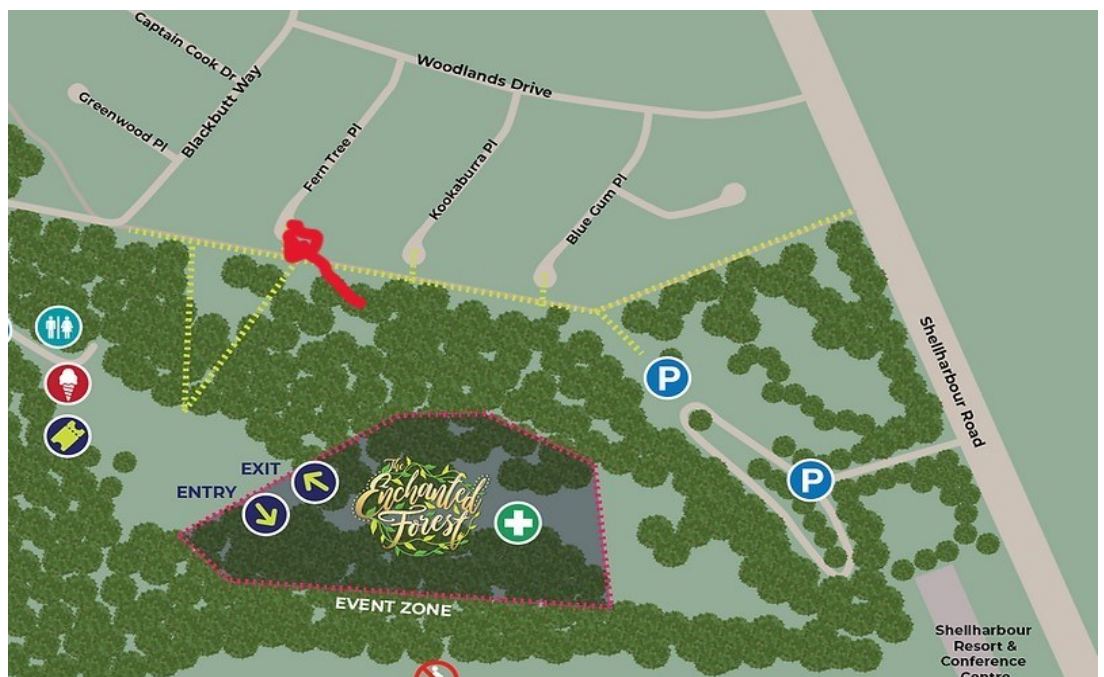

Map:

Please email or text me if you are attending the outing at;
caledenis43@gmail.com or mobile 0428 215 250